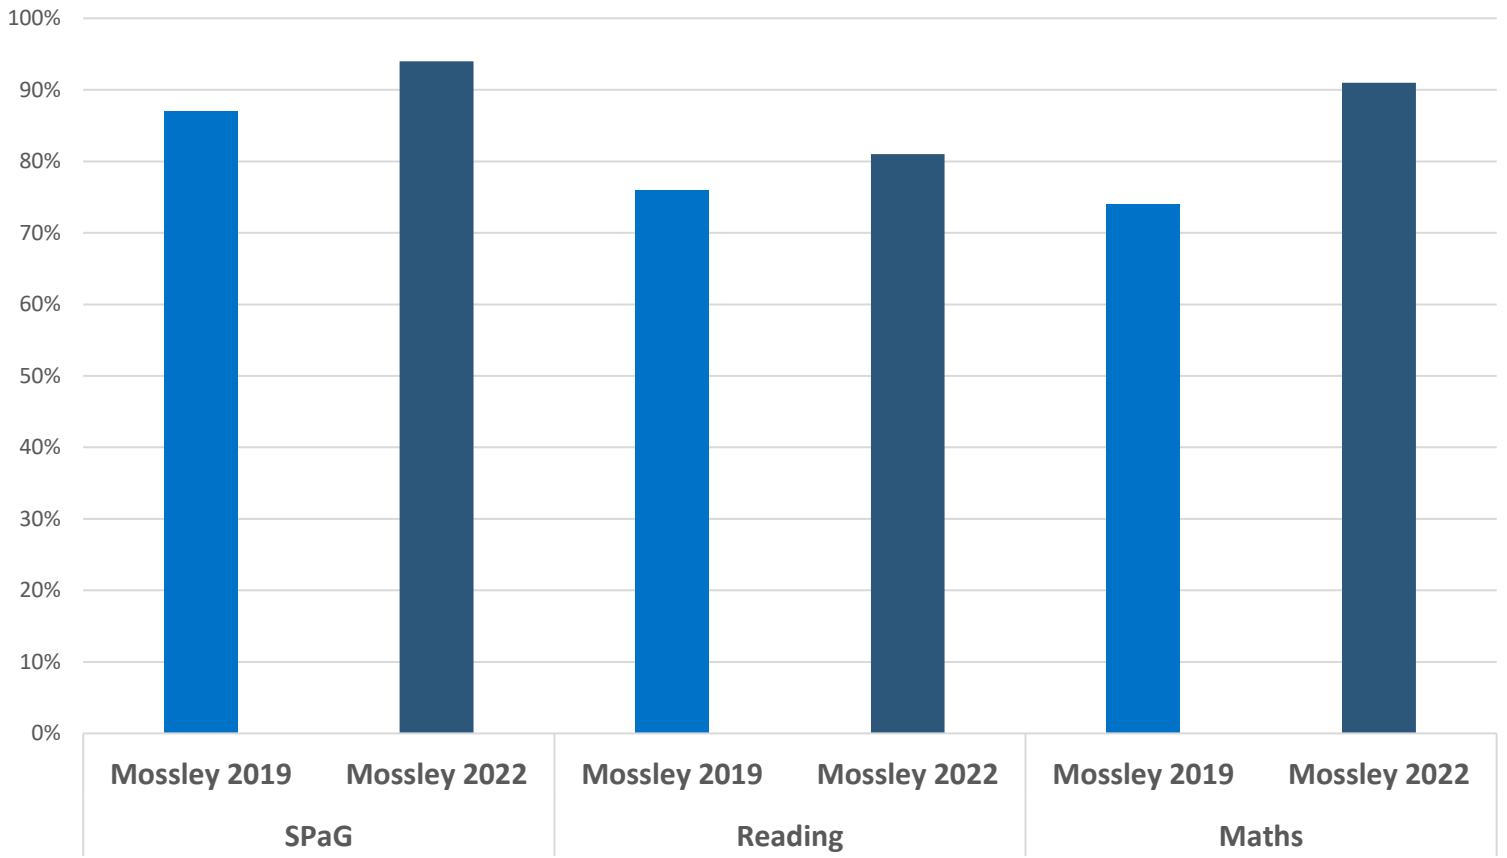

Mossley 2019 KS2 results v Mossley 2022 KS2 results

Comparison against Mossley 2019 GD results:

Mossley 2019 KS2 GD v Mossley 2022 KS2 GD