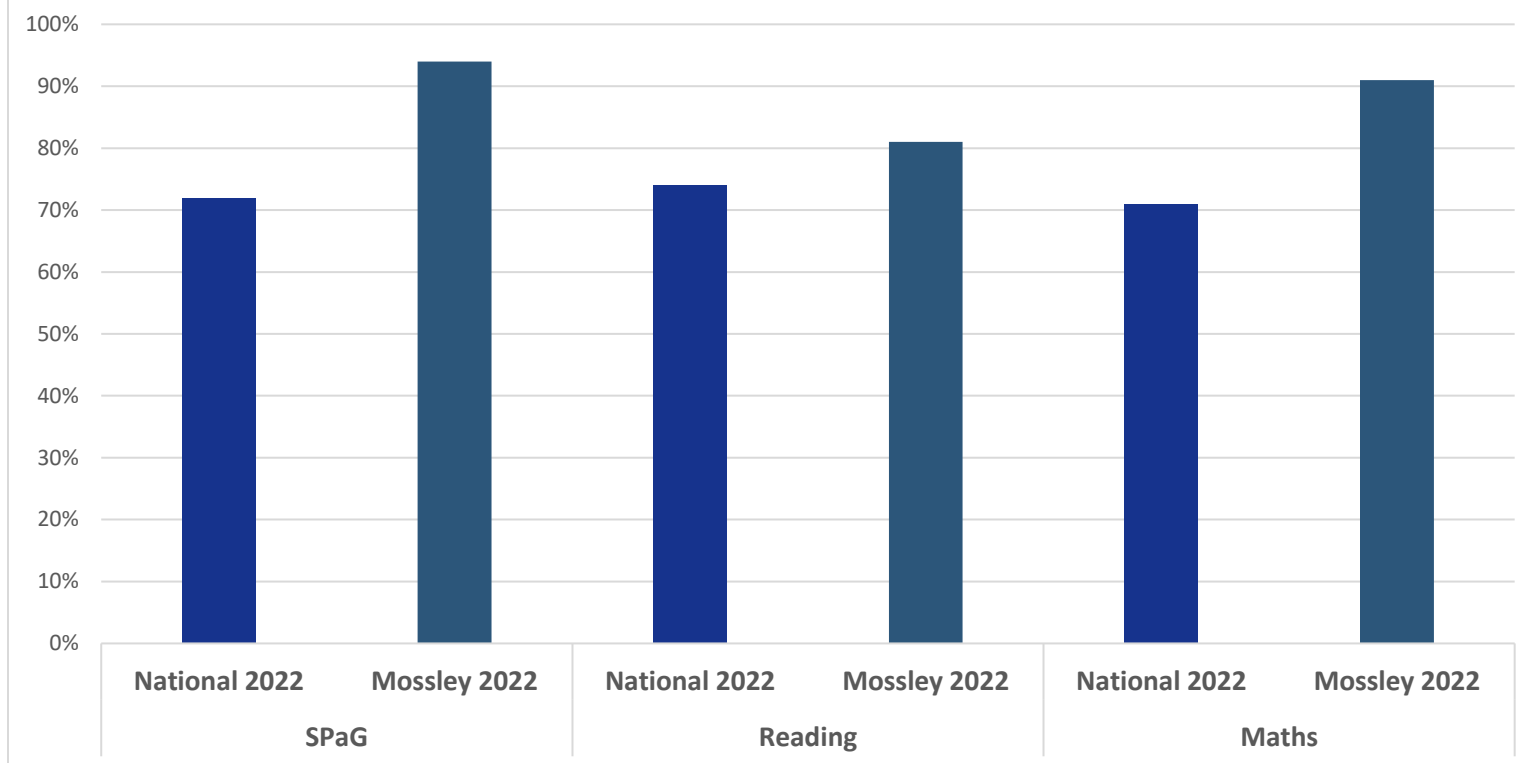

Mossley 2022 KS2 results v National Average 2022

Comparison against Mossley 2019 results:

SPAG		READING		MATHS	
MOSSLEY 2019	MOSSLEY 2022	MOSSLEY 2019	MOSSLEY 2022	MOSSLEY 2019	MOSSLEY 2022
87%	94%	76%	81%	74%	91%
50% GREATER DEPTH	60% GREATER DEPTH	19% GREATER DEPTH	50% GREATER DEPTH	24% GREATER DEPTH	51% GREATER DEPTH